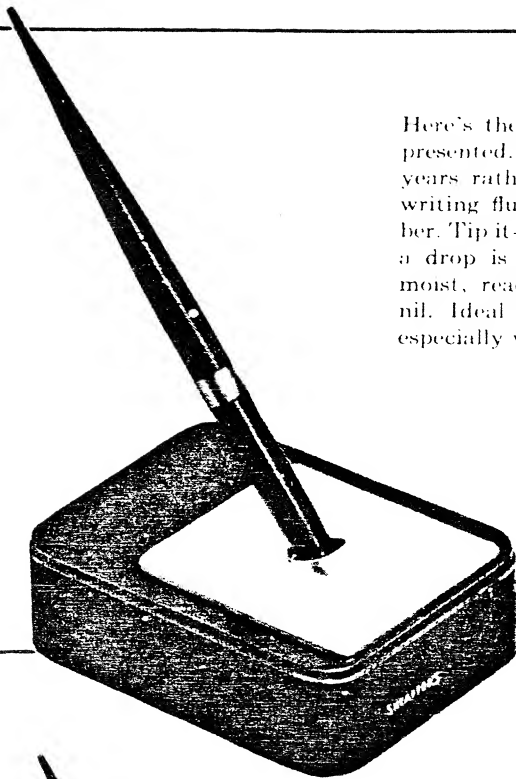

Safeguard Desk Set

Here's the most practical reservoir desk set ever presented. Fillings are measured in months and years rather than days or weeks. The supply of writing fluid is safety-sealed in a generous chamber. Tip it—jar it—accidentally turn it over... not a drop is likely to escape. Point remains clean, moist, ready-to-write. Evaporation is practically nil. Ideal for offices, institutions and homes... especially where children are concerned.